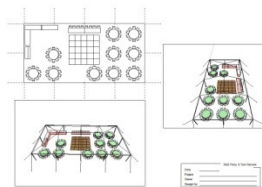

Promotions & Packages

Save the cost of delivery and an additional 10% when you pick up and return your order. call for details

Consider hosting your event during the slower months to save even more.

November, January, February and March a traditionally slow for the rental industry. A new and different promotion is always available during the "off season" including free upgrades on certain items, value added packages, and much more. Call for details

A referral is the highest compliment!

Refer a friend to save $10 off your next order when they reserve and mention your referral.