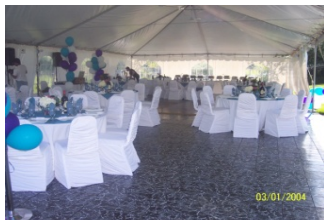

Submit your pictures after your event.

If your picture features one of our rental items and is chosen for display on our website, you will earn $10 off your next rental

Your comments and feedback are always welcome and if we use your comments on our website, you will earn a $5 discount off your next order.