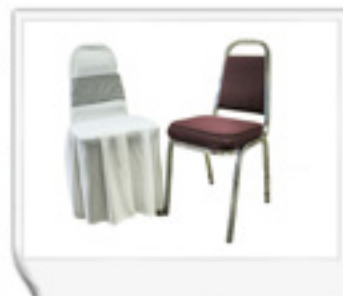

40 Shaft Rd, Unit # 10
Toronto, ON, M9W 4M2
Tel: (416) 665-9570
Fax: (416) 665-6911
Toll Free: 1-888-727-8933